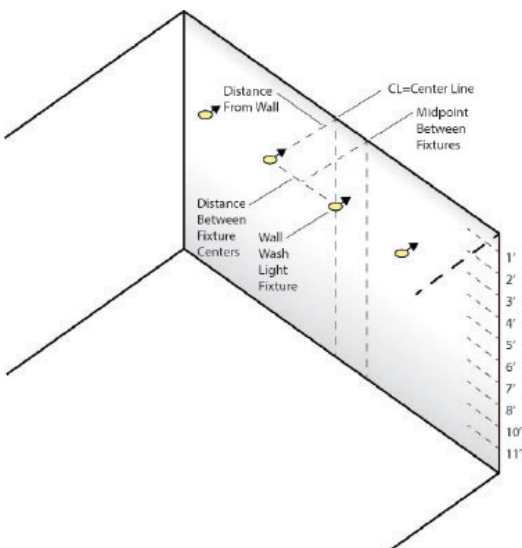

PHOTOMETRIC DATA

Color Select Tunable White Wall Wash at 15W												
Multiple Units Footcandles												
From Ceiling	2' From Wall		3' From Wall				4' From Wall				5' From Wall	
	2' Centers	3' Centers	3' Centers	4' Centers	4' Centers	5' Centers	4' Centers	5' Centers	4' Centers	5' Centers	4' Centers	5' Centers
	CL	Mid	CL	Mid	CL	Mid	CL	Mid	CL	Mid	CL	Mid
1'	14	14	10	9	5	4	3	4	2	2	2	2
2'	28	28	20	18	11	11	8	9	5	5	4	4
3'	26	26	18	18	13	13	10	10	7	7	6	6
4'	20	20	13	13	13	13	10	10	8	8	6	6
5'	15	15	10	10	11	11	8	8	8	8	6	6
6'	11	11	7	8	9	9	7	7	7	7	5	6
7'	9	9	6	6	7	7	6	6	6	6	5	5
8'	7	8	5	5	6	6	5	5	5	5	4	4
9'	6	6	4	5	5	5	4	4	4	4	3	4
10'	5	5	3	4	4	4	3	3	4	4	3	3
11'	4	4	3	3	4	4	3	3	3	3	3	3
12'	4	4	3	3	3	3	3	3	3	3	2	2
13'	4	4	3	2	3	3	2	2	3	3	2	2
14'	3	3	2	2	2	2	2	2	2	2	2	2

CL= Center Line of Fixture, Mid=Midpoint between two fixtures
= maximum Light Level

Average light levels are provided in the tables above, for a range of lighting fixture layouts and ceiling heights. All illuminance values are reported in average footcandles (fc) and measured at the wall at heights indicated.