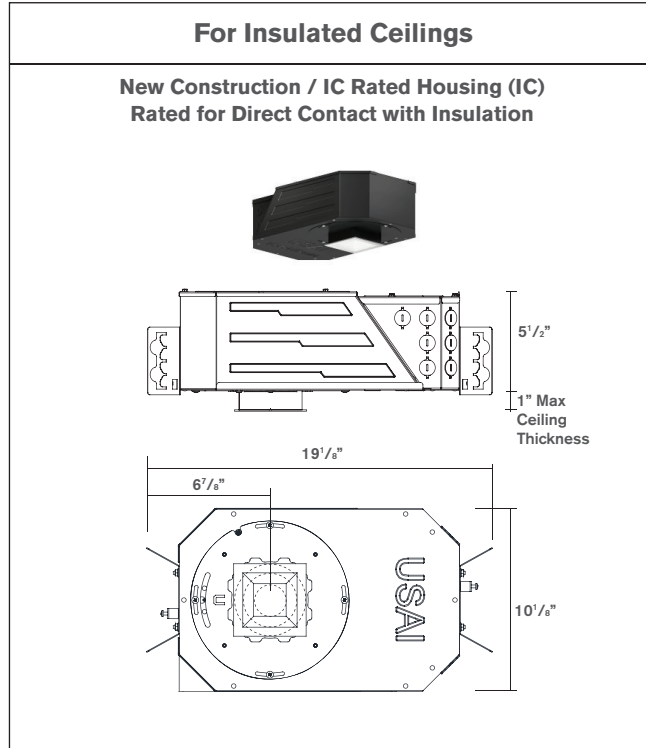

Recess 3" JA8 T24 Color Select Tunable White Wall Wash

Four Easy Steps to Specify

1 Select Housing Type

2 Select Shape

Square

Round

3 Select Trim Style For Ceiling Type

**Trimmed (F)
for All Ceiling
Types**

**Trimless (P)
for Sheetrock Ceilings Only
(Must be Spackled In)**

**Millwork (M)
for Millwork and
Stone Ceilings**

4 Select Trim Finish

**White (WH)
provided standard**

Black (BL)

**Statuary
Bronze (BZ)**

**Metalized
Grey (GR)**

Primer (PR)

**Clear Matte
Anodized (AC)**

**Black
Anodized (AB)**